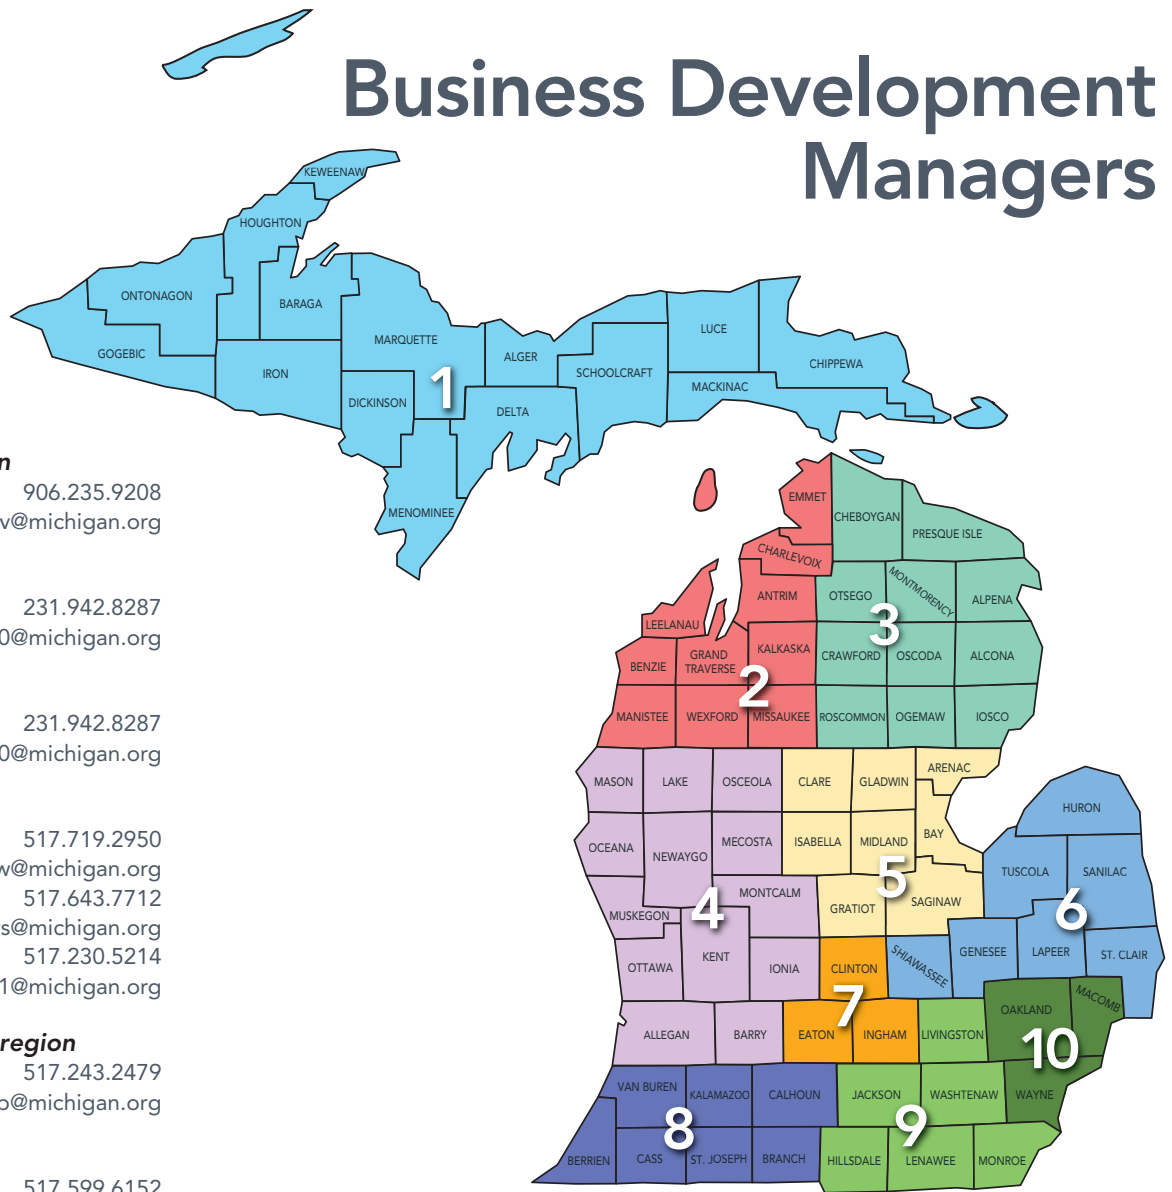

Business Development Managers

REGIONS

- **1 Upper Peninsula region**
  Vicki Schwab 906.235.9208
  schwabv@michigan.org
- **2 Northwest region**
  Jessie Mitchell 231.942.8287
  mitchellj20@michigan.org
- **3 Northeast region**
  Jessie Mitchell 231.942.8287
  mitchellj20@michigan.org
- **4 West Michigan region**
  Bill Kratz 517.719.2950
  kratzw@michigan.org
  Sam Sedlecky 517.643.7712
  sedleckys@michigan.org
  Corey Utley 517.230.5214
  utleyc1@michigan.org
- **5 East Central Michigan region**
  Brenda Flory 517.243.2479
  floryb@michigan.org
- **6 East Michigan region**
  Tyler DeBrabander 517.599.6152
  debrabandert@michigan.org
  Corey Utley 517.230.5214
  utleyc1@michigan.org
- **7 South Central region**
  Tyler DeBrabander 517.599.6152
  debrabandert@michigan.org
- **8 Southwest region**
  Brenda Stewart 517.282.8541
  stewartb6@michigan.org
- **9 Southeast Michigan region**
  Jim Coutu 517.420.1647
  coutuj@michigan.org
- **10 Detroit Metro region/City of Detroit**
  Genna Hines 517.420.0729
  hinesg@michigan.org
- **10 Detroit Metro region/Macomb County**
  Ricardo Gonzalez 517.449.7645
  gonzalezr3@michigan.org

- **10 Detroit Metro region/Oakland County**
  Amanda Baker 517.285.9080
  bakera22@michigan.org
  Amanda Eisbrenner 517.420.0977
  eisbrennera@michigan.org
  Elizabeth Weir 517.930.6361
  weire2@michigan.org
- **10 Detroit Metro region/Wayne County**
  Andrea Benson 517.420.1614
  bensona5@michigan.org
  Genna Hines 517.420.0729
  hinesg@michigan.org
  Elizabeth Weir 517.930.6361
  weire2@michigan.org
- **Michigan Tribes**
  Tom Durkee 517.763.4437
  durkeet@michigan.org

See page 2 for specific county/city breakdowns within each region.

Regional director assignments

BDMs within each region report to an MEDC regional director:

Regions 1–4, 8:

Amy Berglund 517.643.4216
berglunda1@michigan.org

Regions 5–7, 9

Ryan Hundt 517.614.1274
hundtr1@michigan.org

Region 10:

Nicole Thomson 248.766.5794
thomsonn1@michigan.org